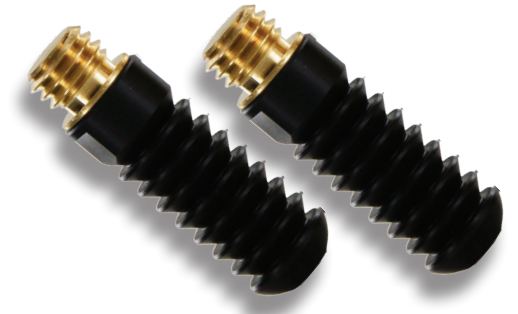

We're changing the packaging!

Locks will no longer come with pins.

Pins will come in a 2 pack.

**STARTING
JAN. 2019**

What locks are impacted?

Air-Locks, Easy-Off Locks and Grommet Lock

What pins to order?

See details on back of postcard or visit www.coyotedesign.com

Lock and Pin Ordering Key

Standard Locks

- CD103** - Air-Lock
- CD103M** - Medium Air-Lock
- CD103S** - Small Air-Lock
- CD117** - Easy-Off Lock

Standard Pin Options - 8 click pins, *In 2 pack*

-  **CD103P8**
- 10 mm, Two Part
-  **CD103P8H**
- 10 mm, Solid Brass
-  **CD103PX**
- 6 mm, Two Part
-  **CD103PQ**
- 1/4 x 20 mm, Two Part

Deep Locks

- CD103D** - Deep Air-Lock
- CD103MD** - Deep Medium Air-Lock
- CD103SD** - Deep Small Air-Lock
- CD117D** - Deep Easy-Off Lock

Long Pin Options - 11 click pins, *In 2 pack*

-  **CD103P11**
- 10 mm, Two Part
- (Deep locks use 11 click pins)
 **CD103P11H**
- 10 mm, Solid Brass
- (Deep locks use 11 click pins)

Grommet Lock

CD104

CD104

Grommet Pin Options, *In 2 pack*

-  **CD104P6**
- 6 mm, Two Part
-  **CD104P6H**
- 6 mm, Solid Brass
-  **CD104PQ**
- 1/4 x 20 mm, Two Part
-  **CD104PQH**
- 1/4 x 20 mm, Solid Brass
-  **CD104P10**
- 10 mm Pin, Two Part