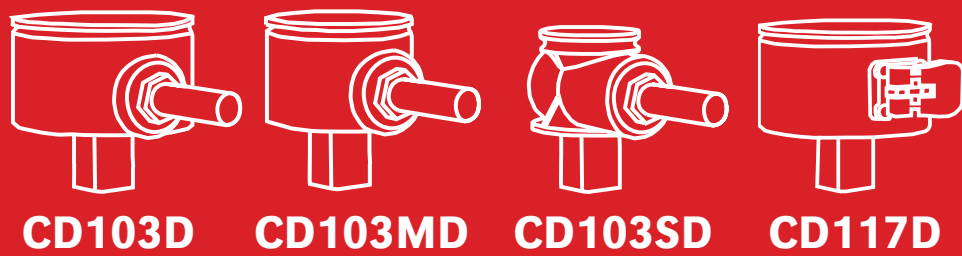

Lock and Pin Ordering Key

Standard Locks

- CD103** - Air-Lock
- CD103M** - Medium Air-Lock
- CD103S** - Small Air-Lock
- CD117** - Easy-Off Lock

Standard Pin Options - 8 click pins, *In 2 pack*

-  **CD103P8**
- 10 mm, Two Part
-  **CD103P8H**
- 10 mm, Solid Brass
-  **CD103PX**
- 6 mm, Two Part
-  **CD103PQ**
- 1/4 x 20 mm, Two Part

Deep Locks

- CD103D** - Deep Air-Lock
- CD103MD** - Deep Medium Air-Lock
- CD103SD** - Deep Small Air-Lock
- CD117D** - Deep Easy-Off Lock

Long Pin Options - 11 click pins, *In 2 pack*

-  **CD103P11**
- 10 mm, Two Part
- (Deep locks use 11 click pins)
 **CD103P11H**
- 10 mm, Solid Brass
- (Deep locks use 11 click pins)

Grommet Lock

CD104

CD104

Grommet Pin Options, *In 2 pack*

-  **CD104P6**
- 6 mm, Two Part
-  **CD104P6H**
- 6 mm, Solid Brass
-  **CD104PQ**
- 1/4 x 20 mm, Two Part
-  **CD104PQH**
- 1/4 x 20 mm, Solid Brass
-  **CD104P10**
- 10 mm Pin, Two Part