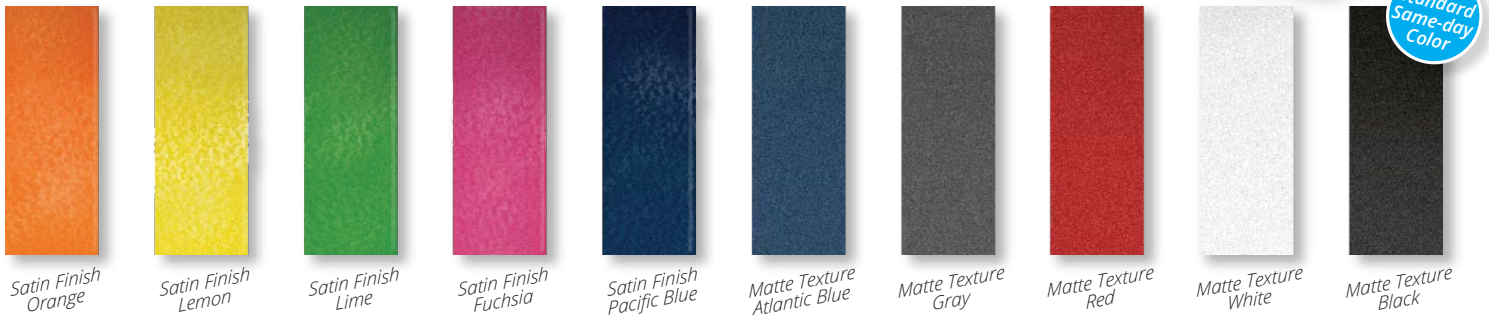

New color options with
improved durability

Exclusive
TOWNSEND TM5+
Hinge Technology

Anti-rotation
tibia bolster

Synergistic
Suspension Strap

THUASNE

New powdercoat colors and refined finishes with improved durability.

Beginning **August 1st 2019** all existing standard powdercoat color options will be replaced with our new updated color palette. If you have questions, please contact your local sales representative.

**For same-day turnaround order Matte Texture Black.
Add one fabrication day for all other colors.**

New color options available on:

Rebel,
Rebel lite, Rebel Pro

Rebel
Reliever

Rebel Lock

Uni Reliever

Reliever One